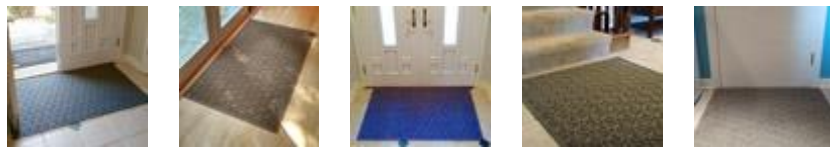

Waterhog Windmill Mats

Waterhog Windmill Mats display an attractive windmill themed surface design that can brighten up any entryway while effectively cleaning dirt and mud from shoes and boots.

- The Waterhog Windmill Mat includes a durable, water-dam border around the entire perimeter which can hold up to 1.5 gallons of water per square yard (to help keep the surrounding floor both safe as well as dry).
- Additionally, these waterhog mats have a windmill surface pattern which acts as a raised, multi-directional scraping action to remove dirt, debris, salts and sand as well as to wipe off rain and snow.
- The surface material of these Waterhog Windmill Mats is made with a fast drying, anti-static polypropylene, which is stain-, fade- and mildew-resistant, thus making the Waterhog Windmill Floor Mat an ideal entrance mat for both indoors and outside environments.
- To clean these Waterhog Windmill mats, simply shake out, vacuum, or for a deeper cleaning, hose off and hang to air dry.
- All Waterhog Windmill Mats are manufactured with 20% recycled content.

Item No: W.WHLPE