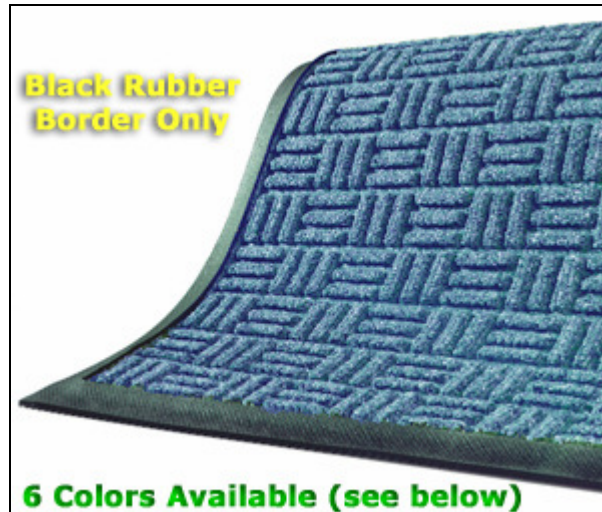

152 Rollins Avenue #102 Rockville, MD 20852
800-762-9010 240-780-3309 (f)
<http://www.waterhogfloormats.com>

Waterhog Masterpiece Mats

Waterhog Masterpiece Select Mats are commercial-grade floor mats for both commercial and residential locations. This Waterhog Masterpiece Entry Mat has an alternating link or "basketweave" design which does a superior job at removing dirt, debris and water. The water dam border on this Waterhog Entrance Mat holds water within its trenches and off of the floor.

- The rubber-reinforced surface, borders and backing give these Waterhog Mats ultimate strength, reliability and slip-resistance.
- Waterhog Floor Matting surface is constructed of an anti-static polypropylene fabric that dries quickly and will not fade or rot.
- This is a perfect Waterhog Mat for moderate to heavy-traffic indoor / outdoor areas.
- Clean Waterhog Floor Mats by simply vacuuming, extraction cleaning methods, or hose off and hang to dry.

Available Colors

Nutmeg

Mauve

Pewter

Thunderstorm

Oceanwave

Smokey Teal