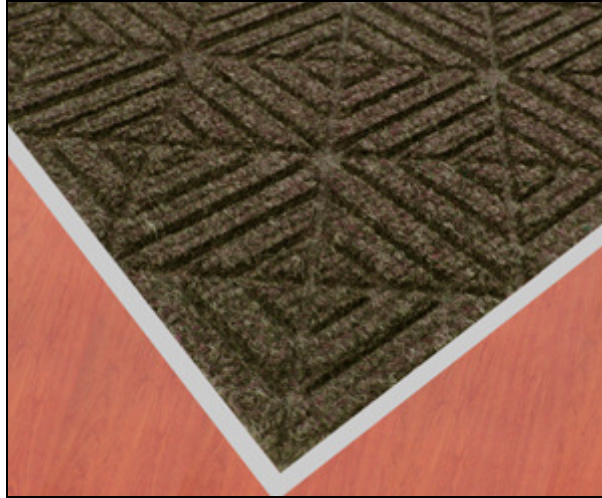

## Waterhog Geometric Floor Tiles

Waterhog Geometric Mat Tiles have a 50% thicker face weight than the Waterhog Classic Mat Tiles and are extremely aggressive in scraping shoes clean of all grit, grime and water.

- The surface of the Waterhog floor tiles are constructed from an anti-static polypropylene fabric that dries quickly and will not fade or rot, making it a perfect floor mat for indoor or outdoor applications.
- The Waterhog tiles are rubber backed, providing for long life.
- These mats are easy to clean the waterhog mat tiles, simply use vacuum, extraction cleaning methods, or hose off and hang to dry.
- 1/4" thick, 18" x 18" tiles, 12 tiles per box (27.0 total sqft).
- 7/16" thick, 18" x 18" tiles, 10 tiles per box (22.5 total sqft).