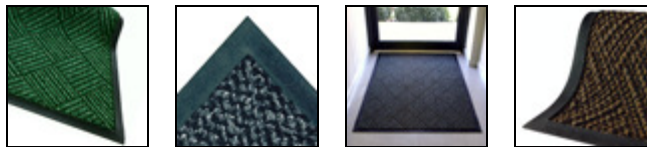

152 Rollins Avenue #102 Rockville, MD 20852
800-762-9010 240-780-3309 (f)
<http://www.waterhogfloormats.com>

Waterhog Diamond Cord Mats

Waterhog Diamond Cord Mats are the most aggressive Waterhog Door Mats in the industry. Due to their distinct diamond pattern, these entrance floor mats are very effective at scraping shoes clean of dirt, debris and moisture.

- Waterhog Mats feature a water dam border that can hold up to 1.5 gallons of water per square yard and thus help keep surrounding floors safe and dry.
- The Waterhog DiamondCord surface is constructed from an anti-static polypropylene material that dries quickly and does not fade or rot, making this Waterhog Entry Mat a perfect floor mat for both indoor and outside locations.
- These Waterhog Door Mats can be cleaned by vacuuming, hosing off and hanging to dry or any extraction cleaning methods.
- Waterhog Diamond Cord Mats are now made with 20% recycled content.

Standard Colors

Charcoal Cord

Grey Cord

Brown Cord

Green Cord