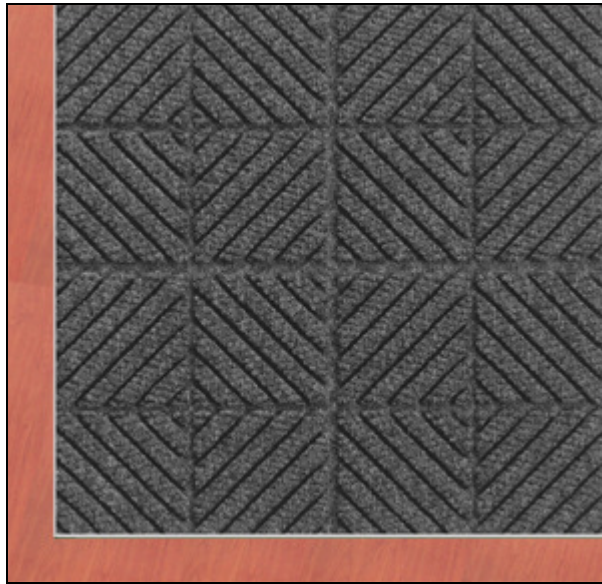

152 Rollins Avenue #102 Rockville, MD 20852
800-762-9010 240-780-3309 (f)
<http://www.waterhogfloormats.com>

Waterhog Diagonal Floor Mat Tiles

The face weight of the Waterhog Diagonal Mat Tiles is 50% thicker than the Waterhog Classic Mat Tiles. These tiles vigorously scrape shoes clean of grit, grime and water.

- The surface of the Waterhog floor tiles are constructed from an anti-static polypropylene fabric that dries quickly and will not fade or rot, making it a perfect floor mat for indoor or outdoor applications.
- The Waterhog tiles are rubber backed, providing for long life.
- These mats are easy to clean the Waterhog mat tiles, simply use vacuum, extraction cleaning methods, or hose off and hang to dry.
- 1/4" thick, 18" x 18" tiles, 12 tiles per box (27.0 total sqft).
- 7/16" thick, 18" x 18" tiles, 10 tiles per box (22.5 total sqft).