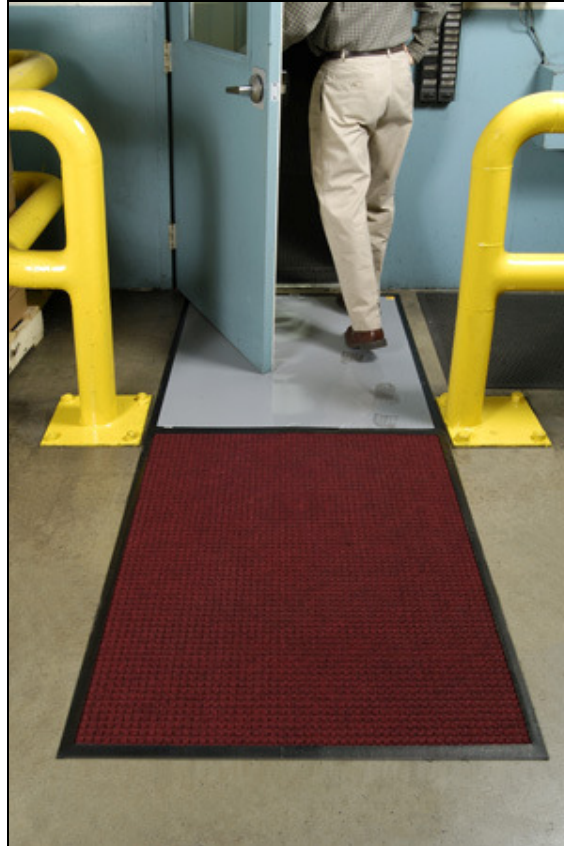

## Clean Stride Sticky Mats

Carpeted Clean Stride Mats are sticky mats that remove and trap impurities including dust, debris and dirt for locations that must be void of foreign substances. Our clean room sticky mats have a polypropylene surface door mat on the front half to remove large amounts of dirt and debris and a sticky surface on the back half which removes dust and smaller particles before they can contaminate a "clean room" facility.

- Each sticky mat contains 1 pad with 60 sheets for a total of 60 sheets per mat.
- Once the top sticky mat layer is contaminated, pull off and discard.
- These clean room tacky mats offer economical dirt control for both hard and low-profile carpet surfaces.
- Clean Stride clean room mats are perfect for laboratory and hospital locations.